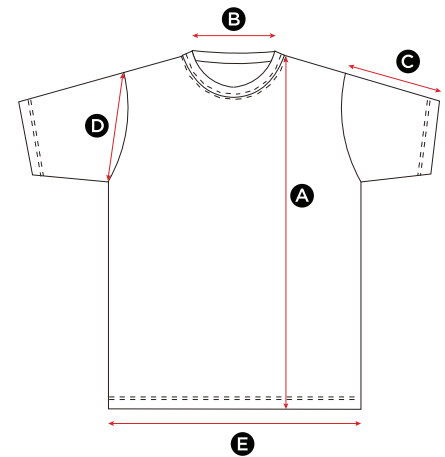

Mens Ladies Kids

SGTee Perfect Print Tagless Tee 170.52

MEASUREMENTS	S	M	L	XL	2XL	3XL	4XL	5XL
A Length	68	70	73	75	78	80	82	84
B Back neck opening	17.5	18	19	20	20.5	21	21.5	22
C Sleeve length	18	18	19	19	20	20	21	22
D Armhole (straight)	21	22	23	24	25	26	27	28
E Bottom hem opening	47	50	53	56	59	62	65	68

in cm

All measurements are within industry standard tolerances and are product dependent.

SGTee F Ladies' Perfect Print Tagless Tee 171.52

MEASUREMENTS	XS	S	M	L	XL	2XL
A Length	57.5	60	62.5	65	67.5	70
B Back neck opening	18	18.5	19	19.5	20	20.5
C Sleeve length	12.5	13.5	14.5	15.5	16.5	17.5
D Armhole (straight)	17	18	19	20	21	22
E Bottom hem opening	40	43	45	48	50	52

in cm

All measurements are within industry standard tolerances and are product dependent.

SGTee K Kids' Perfect Print Tagless Tee 172.52

MEASUREMENTS	(Years) 1-2	3-4	5-6	7-8	9-11	12-14
	XS	S	M	L	XL	2XL
A Length	40	43	47	51	55	63
B Back neck opening	15.5	16	16	16	16.5	16.5
C Sleeve length	10.5	11.5	12.5	13.5	14.5	15.5
D Armhole (straight)	14.5	15.5	16.5	17.5	18.5	19.5
E Bottom hem opening	31	34	37	40	43	46

in cm

All measurements are within industry standard tolerances and are product dependent.

Mens Ladies Kids

SGTee Perfect Print Tagless Tee 170.52

GRÖßE	S	M	L	XL	2XL	3XL	4XL	5XL
A Länge	68	70	73	75	78	80	82	84
B Halsausschnitt hinten	17.5	18	19	20	20.5	21	21.5	22
C Ärmellänge	18	18	19	19	20	20	21	22
D Armausschnitt (gerade)	21	22	23	24	25	26	27	28
E Bundöffnung	47	50	53	56	59	62	65	68