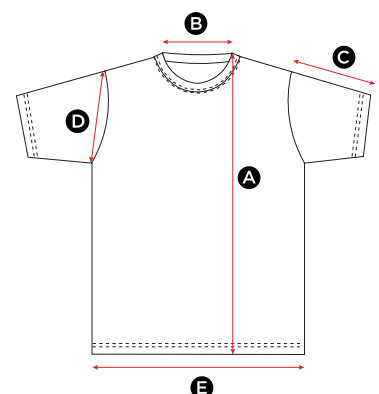

in cm

All measurements are within industry standard tolerances and are product dependent.

SGTee F Ladies' Perfect Print Tagless Tee 171.52

MEASUREMENTS	XS	S	M	L	XL	2XL
A Length	57.5	60	62.5	65	67.5	70
B Back neck opening	18	18.5	19	19.5	20	20.5
C Sleeve length	12.5	13.5	14.5	15.5	16.5	17.5
D Armhole (straight)	17	18	19	20	21	22
E Bottom hem opening	40	43	45	48	50	52

in cm

All measurements are within industry standard tolerances and are product dependent.

SGTee K Kids' Perfect Print Tagless Tee 172.52

MEASUREMENTS	(Years) 1-2	3-4	5-6	7-8	9-11	12-14
	XS	S	M	L	XL	2XL
A Length	40	43	47	51	55	63
B Back neck opening	15.5	16	16	16	16.5	16.5
C Sleeve length	10.5	11.5	12.5	13.5	14.5	15.5
D Armhole (straight)	14.5	15.5	16.5	17.5	18.5	19.5
E Bottom hem opening	31	34	37	40	43	46

in cm

All measurements are within industry standard tolerances and are product dependent.

Mens Ladies Kids

SGTee Perfect Print Tagless Tee 170.52

GRÖßE	S	M	L	XL	2XL	3XL	4XL	5XL
A Länge	68	70	73	75	78	80	82	84
B Halsausschnitt hinten	17.5	18	19	20	20.5	21	21.5	22
C Ärmellänge	18	18	19	19	20	20	21	22
D Armausschnitt (gerade)	21	22	23	24	25	26	27	28
E Bundöffnung	47	50	53	56	59	62	65	68

Angaben in cm

Alle Größen liegen innerhalb der standardmäßigen Toleranzgrenzen der Branche und sind jeweils produktabhängig.

SGTee F Ladies' Perfect Print Tagless Tee 171.52

GRÖßE	XS	S	M	L	XL	2XL
A Länge	57.5	60	62.5	65	67.5	70
B Halsausschnitt hinten	18	18.5	19	19.5	20	20.5
C Ärmellänge	12.5	13.5	14.5	15.5	16.5	17.5
D Armausschnitt (gerade)	17	18	19	20	21	22
E Bundöffnung	40	43	45	48	50	52