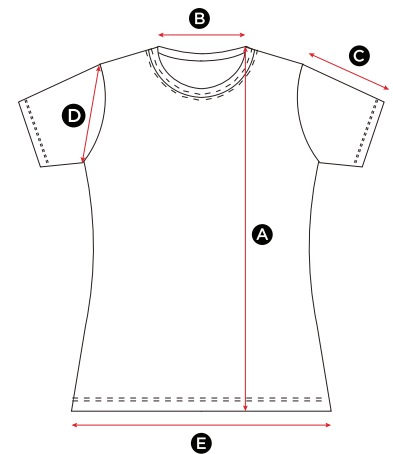

Mens Ladies Kids

SGTee Perfect Print Tagless Tee 170.52

MEASUREMENTS	S	M	L	XL	2XL	3XL	4XL	5XL
A Length	68	70	73	75	78	80	82	84
B Back neck opening	17.5	18	19	20	20.5	21	21.5	22
C Sleeve length	18	18	19	19	20	20	21	22
D Armhole (straight)	21	22	23	24	25	26	27	28
E Bottom hem opening	47	50	53	56	59	62	65	68

in cm

All measurements are within industry standard tolerances and are product dependent.

SGTee F Ladies' Perfect Print Tagless Tee 171.52

MEASUREMENTS	XS	S	M	L	XL	2XL
A Length	57.5	60	62.5	65	67.5	70
B Back neck opening	18	18.5	19	19.5	20	20.5
C Sleeve length	12.5	13.5	14.5	15.5	16.5	17.5
D Armhole (straight)	17	18	19	20	21	22
E Bottom hem opening	40	43	45	48	50	52

in cm

All measurements are within industry standard tolerances and are product dependent.

SGTee K Kids' Perfect Print Tagless Tee 172.52

MEASUREMENTS	(Years) 1-2	3-4	5-6	7-8	9-11	12-14
	XS	S	M	L	XL	2XL
A Length	40	43	47	51	55	63
B Back neck opening	15.5	16	16	16	16.5	16.5
C Sleeve length	10.5	11.5	12.5	13.5	14.5	15.5
D Armhole (straight)	14.5	15.5	16.5	17.5	18.5	19.5
E Bottom hem opening	31	34	37	40	43	46

in cm

All measurements are within industry standard tolerances and are product dependent.

Mens Ladies Kids

SGTee Perfect Print Tagless Tee 170.52

GRÖßE	S	M	L	XL	2XL	3XL	4XL	5XL
A Länge	68	70	73	75	78	80	82	84
B Halsausschnitt hinten	17.5	18	19	20	20.5	21	21.5	22
C Ärmellänge	18	18	19	19	20	20	21	22
D Armausschnitt (gerade)	21	22	23	24	25	26	27	28
E Bundöffnung	47	50	53	56	59	62	65	68